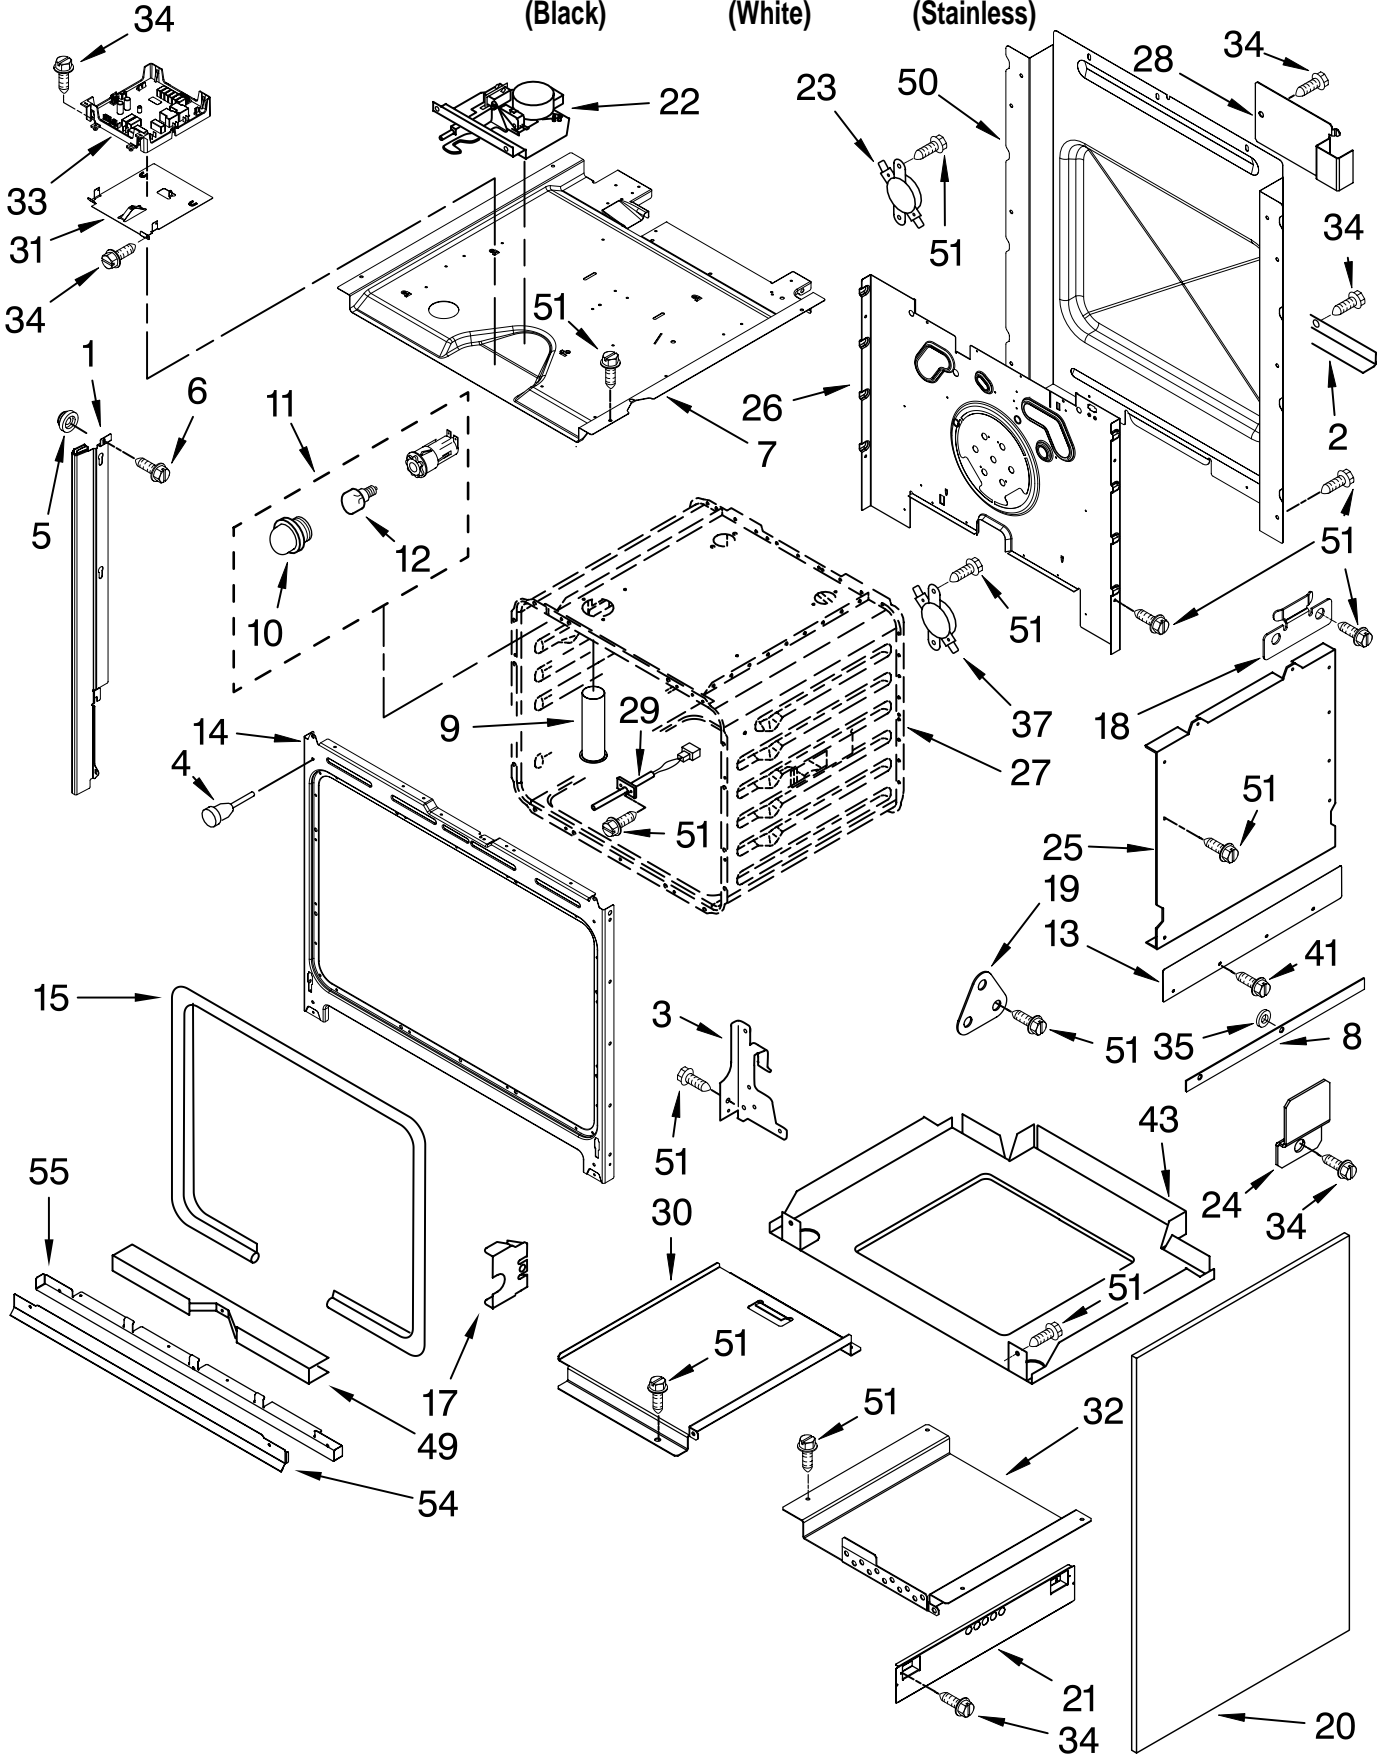

OVEN PARTS

For Models: KGSS907SBL02, KGSS907SWH02, KGSS907SSS02

(Black)

(White)

(Stainless)

FOR ORDERING INFORMATION REFER TO PARTS PRICE LIST

OVEN PARTS

For Models: KGSS907SBL02, KGSS907SWH02, KGSS907SSS02

(Black)

(White)

(Stainless)

Illus. No.	Part No.	DESCRIPTION
1		Trim, Side Right
	W10109540	Black
	W10109570	White
	W10140548	Stainless
		Left
	W10109490	Black
	W10109520	White
	W10140547	Stainless
2	8053971	Brace, Main Back
3		Hinge Receiver
	4455606	Right
	4455605	Left
4	W10105790	Bumper, Door
5	4448444	Grommet
6	3400832	Screw
7	8303099	Top Chassis
8	9759722	Insulation, Body Side Trim
9	9761666	Tube, Vent
10	W10067870	Lens, Light
11	W10009930	Assembly, Oven Light
12	4452166	Bulb, Light

Illus. No.	Part No.	DESCRIPTION
13	9757732	Shield, Heat
14	W10115831	Frame, Front
15	W10074200	Gasket, Door
17	4452152	Bracket, Mounting
18	9757685	Guide, Side Panel
19	9757461	Bracket, Side Panel
20		Oven, Side Panel
	9760723PB	Black
	9760723PW	White
21	9757811	Brace, Side Panel
22	W10195934	Latch, Motorized
23	9757807	Thermostat
24	9759890	Clip, Side Panel
25	4455641	Side, Chassis
26	9759762	Back, Chassis
27		Liner, Oven (Not serviceable)
28	9759945	Standoff, Rear
29	W10131825	Sensor
30	9756454	Bracket, GOC
31	9760223	Slide, DSI
32	W10083460	Slide, GOC
33	9762774	Central, Appliance
34	3196537	Screw
35	9760481	Washer, Insulation Body Side Trim

Illus. No.	Part No.	DESCRIPTION
37	9759242	Thermostat (TOD)
41	4449743	Screw
43	W10110534	Base, Chassis
49	4448933	Retainer, Gasket
50	9758583	Cover, Back
51	4449809	Screw
54		Vent, Bottom Upper
	9756481BL	Black
	9756481WH	White
	9756481SS	Stainless
55		Trim, Bottom Vent
	W10153486	Black
	W10153488	White
	W10154789	Stainless

**FOLLOWING PARTS
NOT ILLUSTRATED**

INSULATION

9756817	Insulation, Wrap
9756470	Insulation, Back
W10095410	Insulation Cover, Back Top
W10095400	Insulation Cover, Back Side

FOR ORDERING INFORMATION REFER TO PARTS PRICE LIST